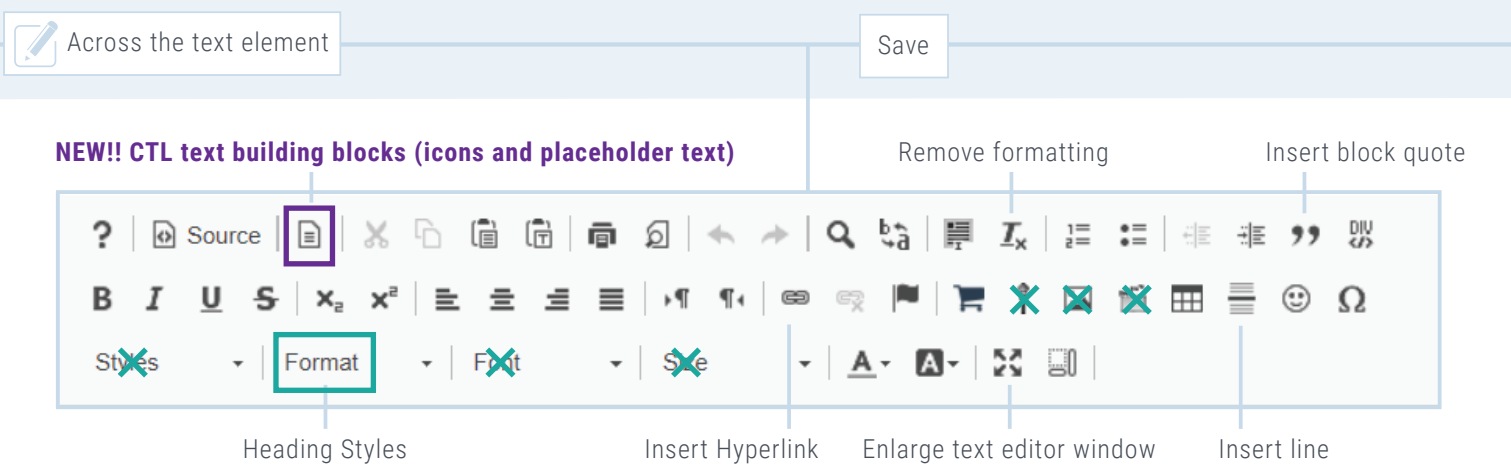

Add Text:

Edit & Format Text:

Add self-recorded video/audio clips:

Insert MS Word/PowerPoint/Excel:

Insert images/PDFs:

Change size of embedded element:

Insert YouTube video / Website / Google Doc, Slide, Sheet, Form: